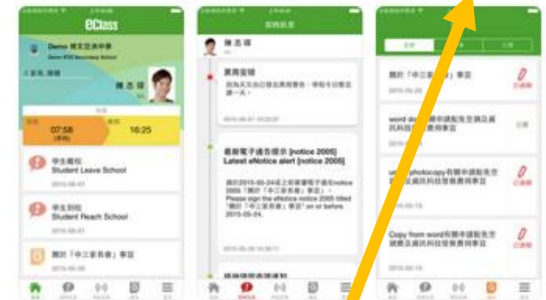

# Installation (Android)

Go to Play Store

Google Play

Search  
「eClass Parent App」

Install  
eClass Parent App

**eClass Parent App**

Broad Learning Education (Asia) Limited

# Installation (iOS)

Go to App Store

App Store

Search  
「eClass Parent App」

Search bar containing "eClass parent app"

Install  
eClass Parent App

eClass Parent App  
教育  
★★★★☆ 101

Get