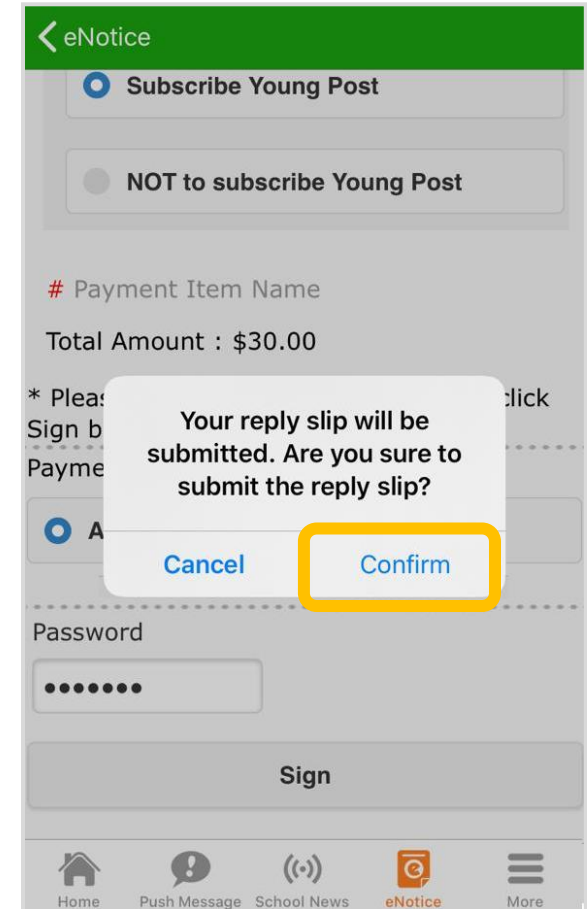

+ Misc

Reply Slip

1. #Newspaper subscription (\$30.00)

Subscribe Young Post

NOT to subscribe Young Post

# Payment Item Name

Total Amount : \$0.00

\* Please fill in the above reply slip and click Sign button to sign this notice.

Payment method

AlipayHK

Password

Sign

## 4. Confirm

Click "OK" or "Confirm" to submit reply slip.