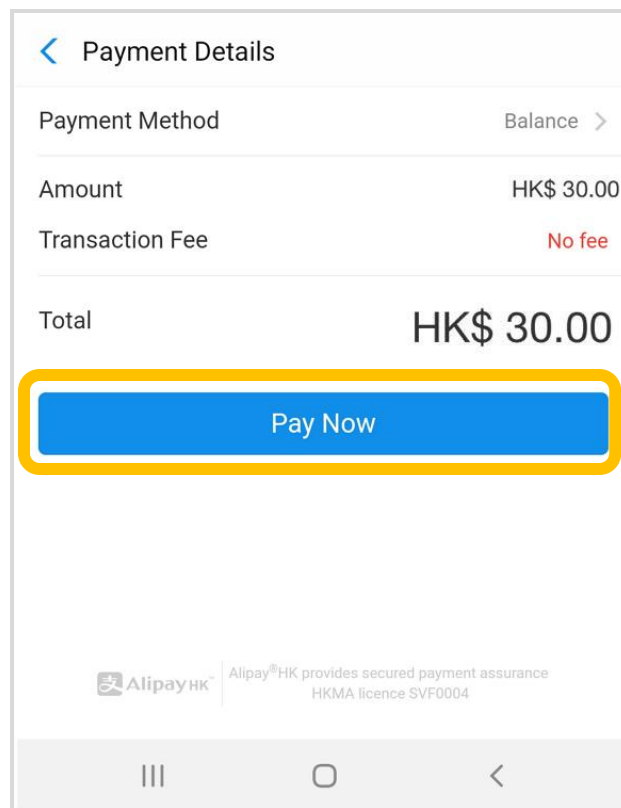

Pay directly in ePayment on eClass Parent App (Not by Payment Notice)

3. Confirm payment

eClass Parent App will open AlipayHK App. Click "Pay Now" to make a payment.