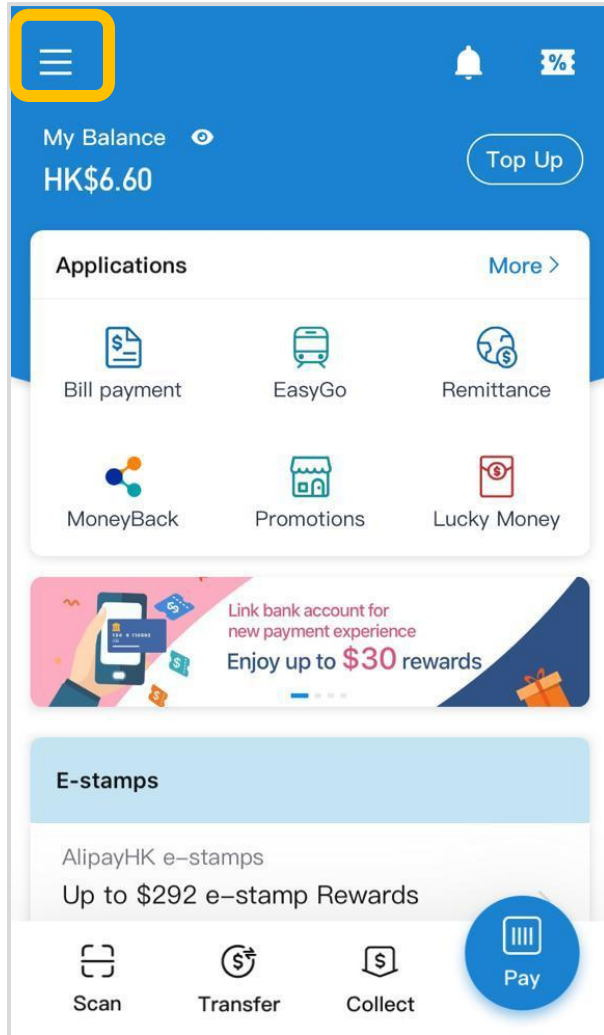

ePayment related (Android / iOS)

> Alipay HK APP – Transaction History