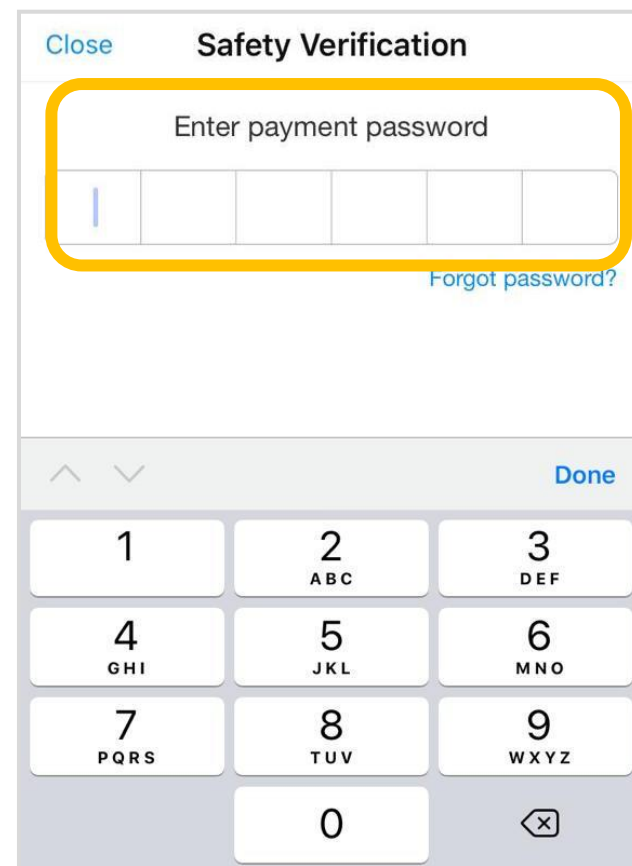

# Pay directly in ePayment on eClass Parent App (Not by Payment Notice)

## 3. Confirm payment

eClass Parent App will open AlipayHK App. Click "Pay Now" to make a payment.

## 4. Enter payment password

AlipayHK App requires user to enter a 6-digit payment password.