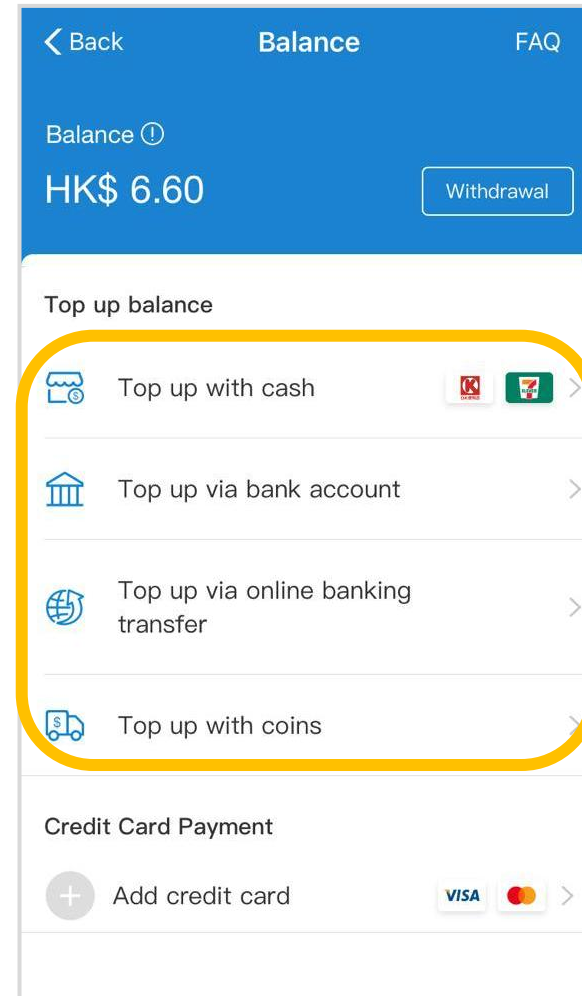

> Alipay HK APP – Top up