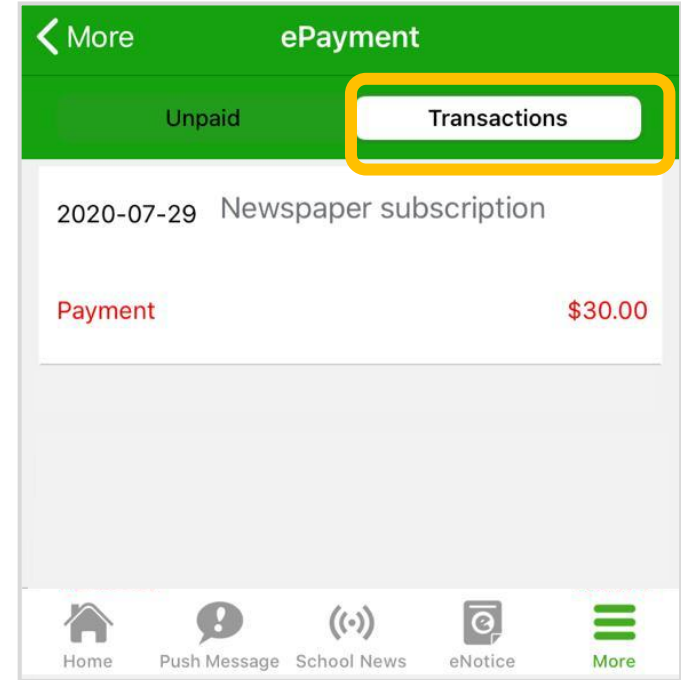

## 8. Check signed payment notice

Users can check the signed payment notice on eClass Parent App.

## 9. Check paid item

Users may check all the payment items in "ePayment" .

## 10. Check transactions

Pay directly in ePayment  
on eClass Parent App  
(Not by Payment Notice)