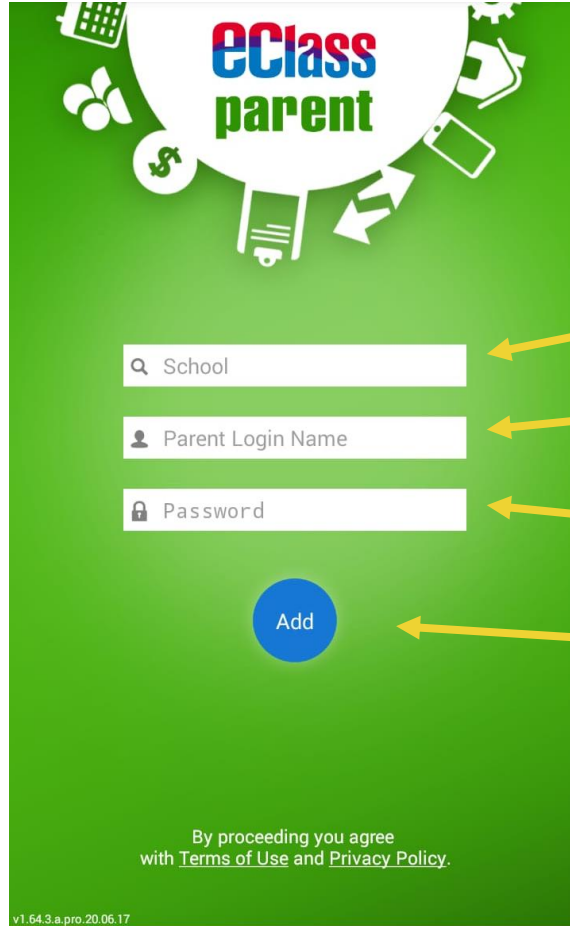

# Installation (Android)

Go to Play Store

Google Play

Search  
「eClass Parent App」

Install  
eClass Parent App

**eClass Parent App**

Broad Learning Education (Asia) Limited

# Installation (iOS)

Go to App Store

App Store

Search  
「eClass Parent App」

Search bar containing "eClass parent app"

Install  
eClass Parent App

eClass Parent App  
教育  
★★★★☆ 101

Get

# Installation (Android / iOS)

v1.57.1.a.pro.18.04.19

v1.64.3.a.pro.20.06.17

Enter School Name

Enter Parent' s Login Name

Enter Password

Click "Add"