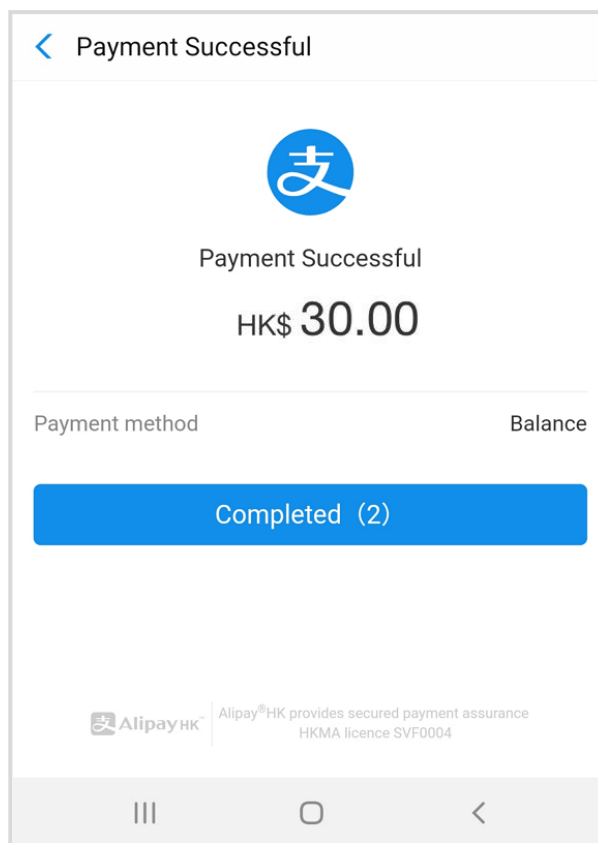

## 4. Enter payment password

AlipayHK App requires user to enter a 6-digit payment password.

# Pay directly in ePayment on eClass Parent App (Not by Payment Notice)

eClass

## 5. Payment Successful

Payment successful, users may check the paid amount.

Users will be directed back to eClass Parent App after the count down.