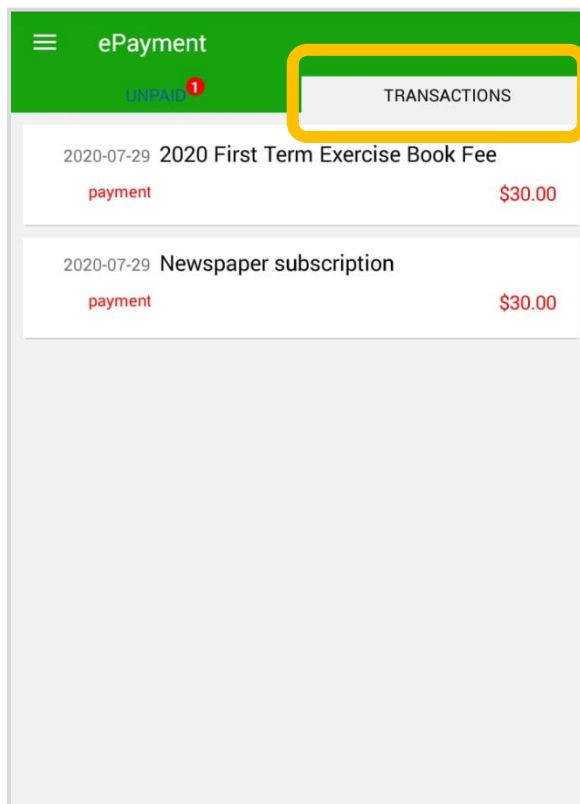

Pay directly in ePayment on eClass Parent App (Not by Payment Notice)

6. Check transactions