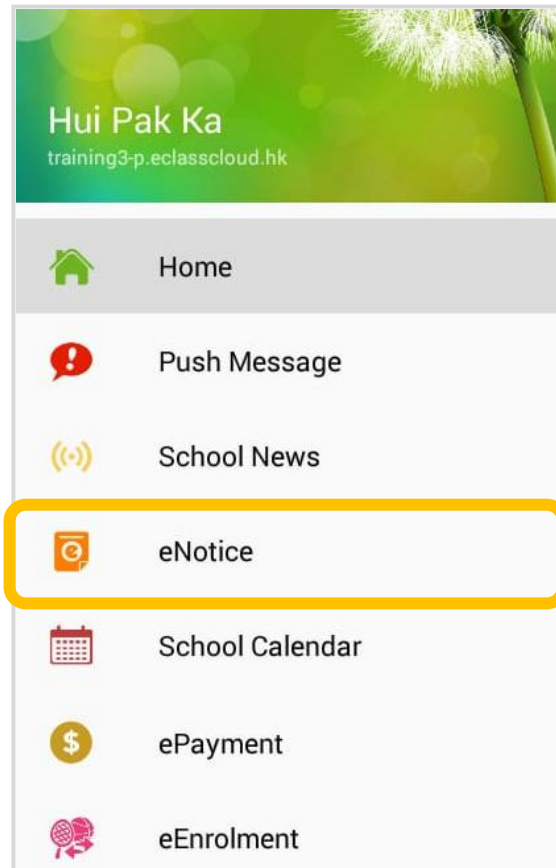

## Push Message

Push Message  
(Users may check  
back previous  
messages)

Click "View Details"  
to check the notice.

1. Select  
"eNotice."