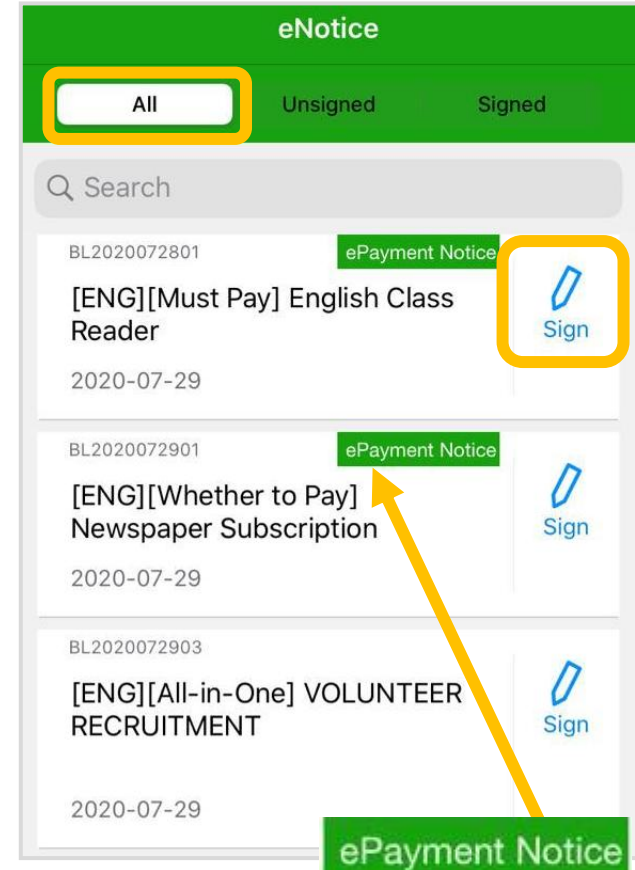

# Sign Payment Notice Sign with eClass Parent App

## Push Message

Push Message  
(Users may check  
back previous  
messages)

Click "View Details"  
to check the notice.

1. Select  
"eNotice."

## 2. Check Payment Notice.

### 3. Sign Payment Notice

Reply and click "Sign" .

← eNotice

+ Misc

Reply Slip

#Newspaper subscription (\$30.00)

Subscribe Young Post

NOT to subscribe Young Post