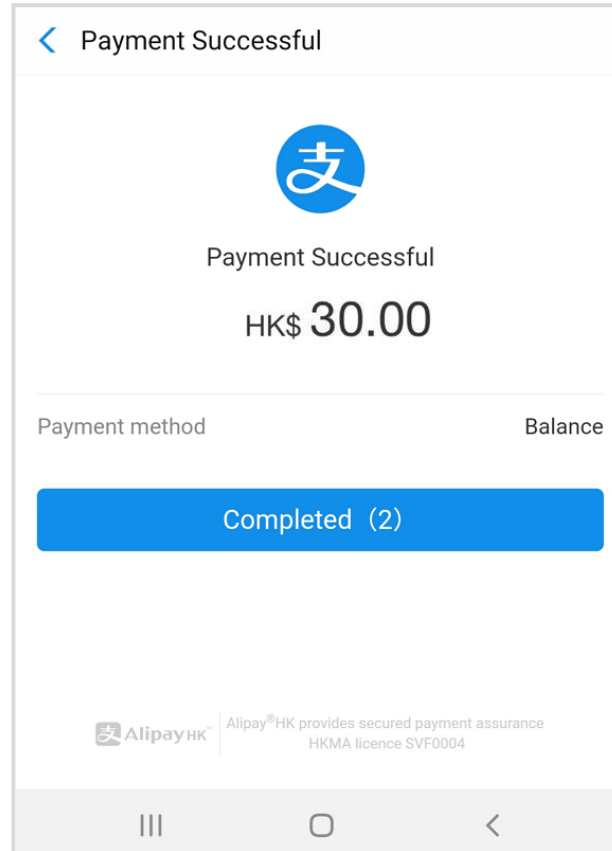

## 5. Pay with AlipayHK App

eClass Parent App  
will open AlipayHK  
App.  
Click “Pay Now” to  
make a payment.

(AlipayHK App will  
show the total  
amount of the  
payment.)

## 6. Enter payment password

AlipayHK App requires user to enter a 6-digit payment password.

## 7. Payment Successful

Payment successful, users may check the paid amount.

Users will be directed back to eClass Parent App after the count down.

## 8. Check signed payment notice

Users can check the signed payment notice on eClass Parent App.