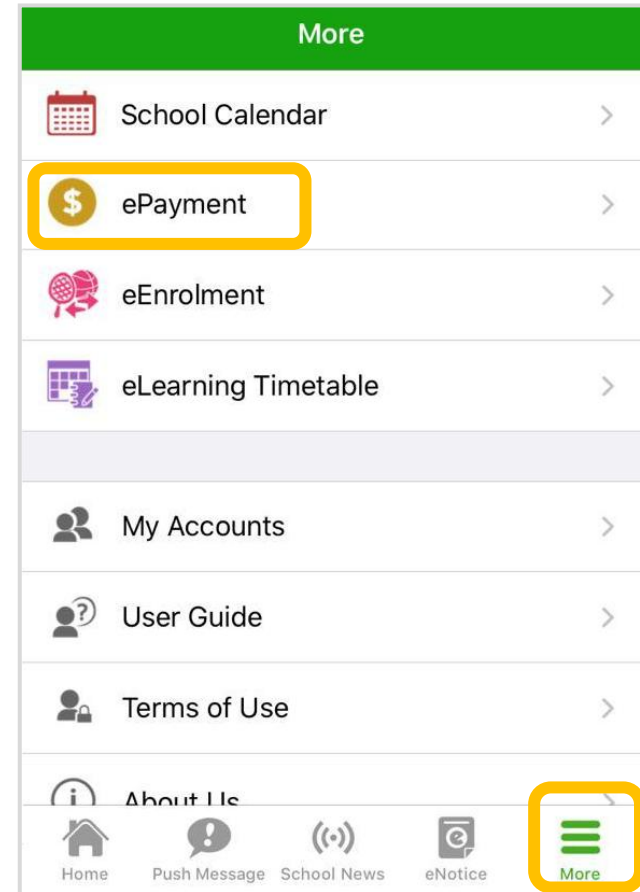

## 9. Check paid item

Users may check all the payment items in "ePayment" .

## 10. Check transactions

Pay directly in ePayment  
on eClass Parent App  
(Not by Payment Notice)

# Pay directly in ePayment on eClass Parent App (Not by Payment Notice)

- > Parents will pay in ePayment on eClass Parent App
- > eClass Parent App and AlipayHK App

# Pay directly in ePayment on eClass Parent App (Not by Payment Notice)

1. Go to "ePayment" .