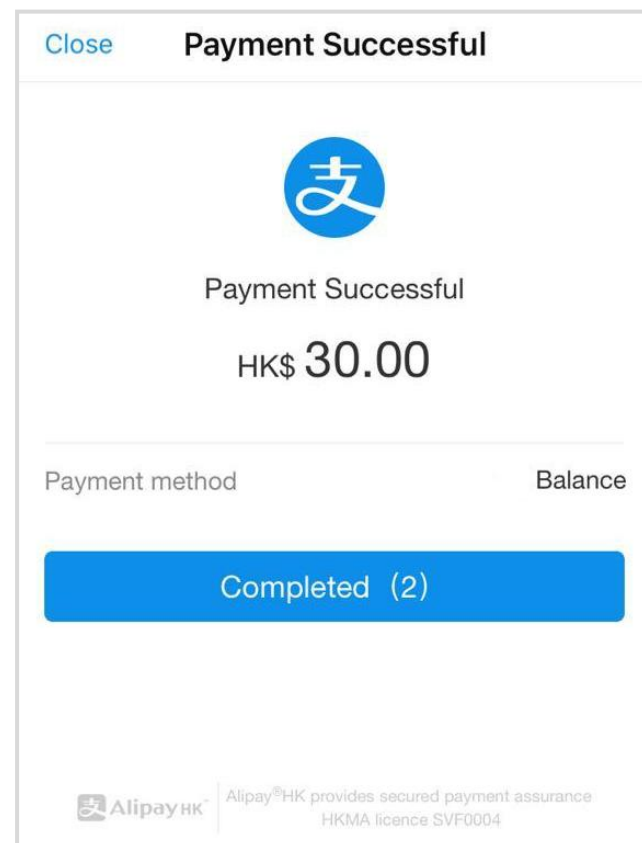

## 4. Enter payment password

AlipayHK App requires user to enter a 6-digit payment password.

# Pay directly in ePayment on eClass Parent App (Not by Payment Notice)

eClass

## 5. Payment Successful

Payment successful, users may check the paid amount.

Users will be directed back to eClass Parent App after the count down.