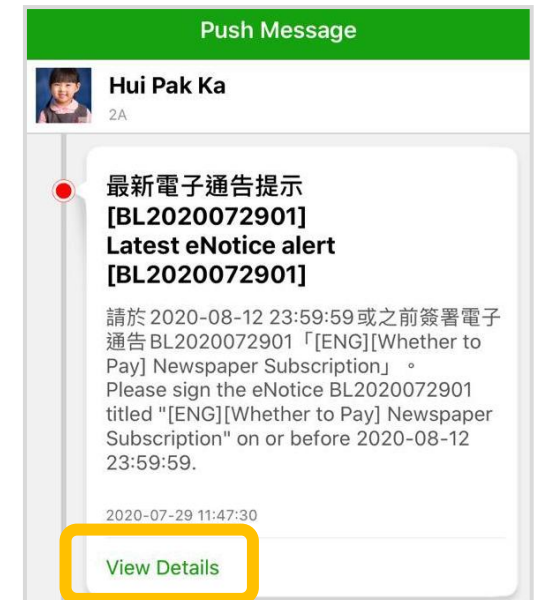

# Sign Payment Notice Sign with eClass Parent App

## Push Message

Push Message  
(Users may check  
back previous  
messages)

Click "View Details"  
to check the notice.

1. Select  
"eNotice."