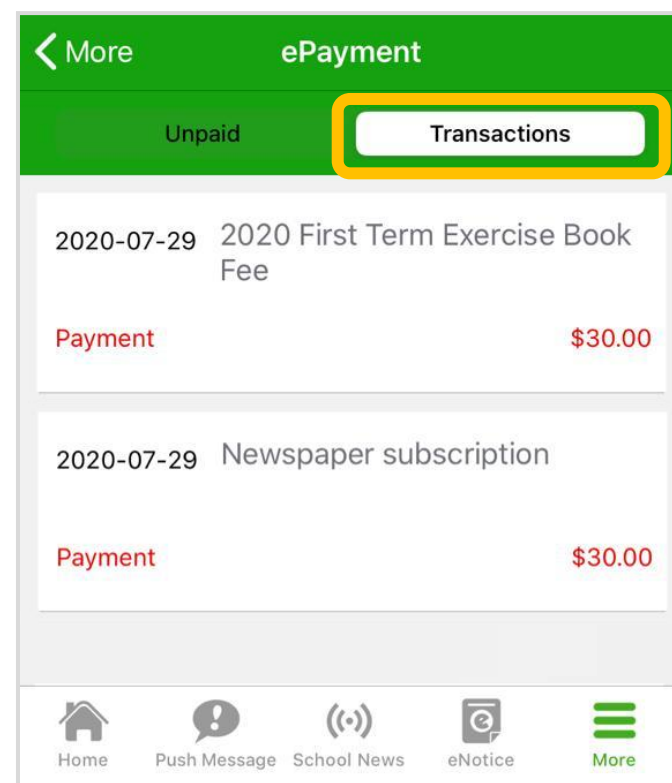

# Pay directly in ePayment on eClass Parent App (Not by Payment Notice)

eClass

## 5. Payment Successful

Payment successful, users may check the paid amount.

Users will be directed back to eClass Parent App after the count down.

# Pay directly in ePayment on eClass Parent App (Not by Payment Notice)

## 6. Check transactions