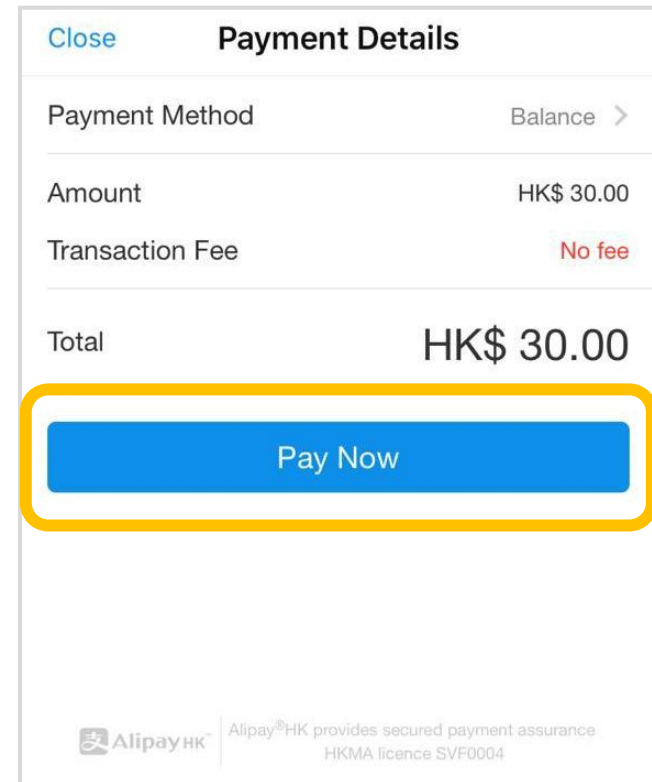

## 4. Confirm

Click "OK" or "Confirm" to submit reply slip.

## 5. Pay with AlipayHK App

eClass Parent App  
will open AlipayHK  
App.  
Click “Pay Now” to  
make a payment.

(AlipayHK App will  
show the total  
amount of the  
payment.)