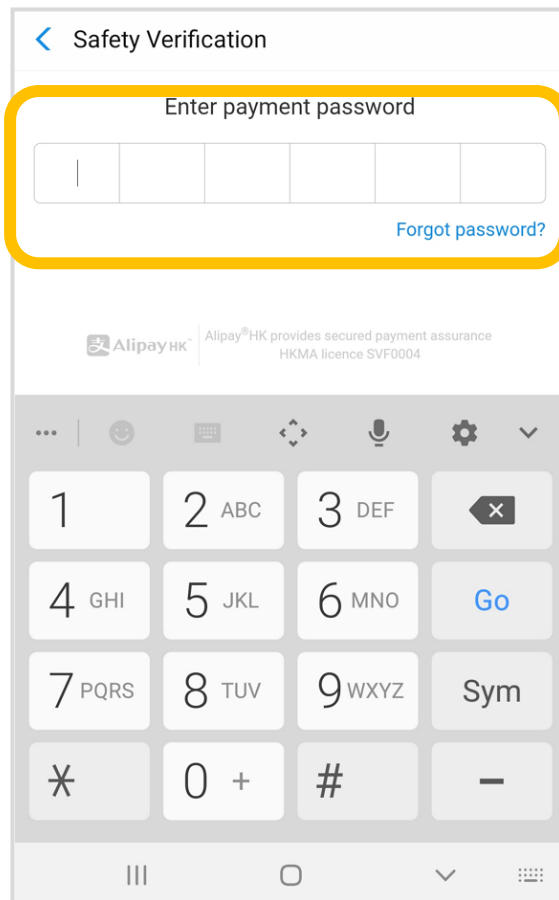

## 3. Confirm payment

eClass Parent App will open AlipayHK App. Click "Pay Now" to make a payment.

## 4. Enter payment password

AlipayHK App requires user to enter a 6-digit payment password.