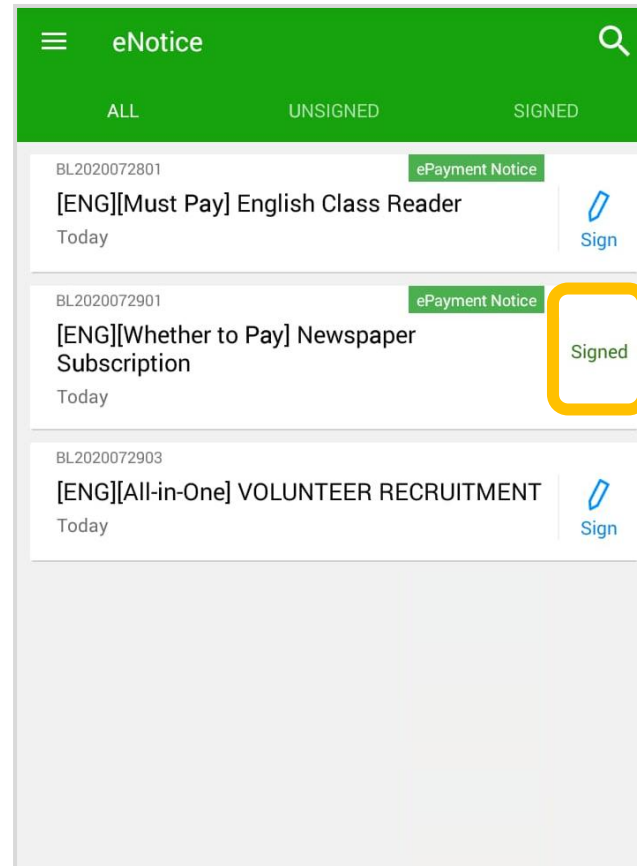

## 6. Enter payment password

AlipayHK App requires user to enter a 6-digit payment password.

## 7. Payment Successful

Payment successful, users may check the paid amount.

Users will be directed back to eClass Parent App after the count down.

## 8. Check signed payment notice

Users can check the signed payment notice on eClass Parent App.

## 9. Check paid item

Users may check all the payment items in "ePayment" .