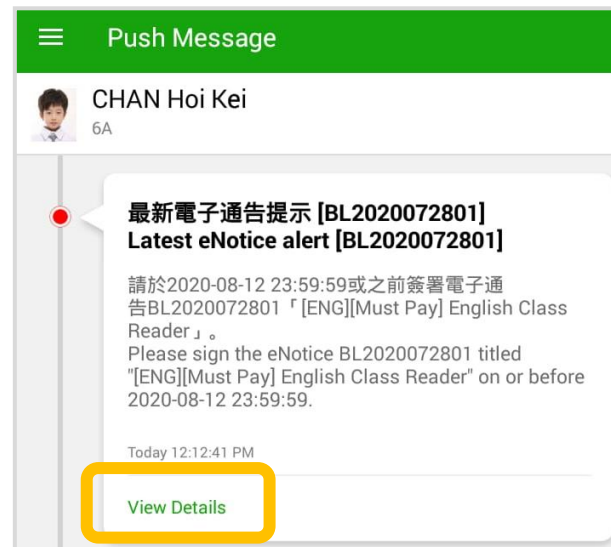

# Sign Payment Notice Sign with eClass Parent App

## Push Message

Push Message  
(Users may check  
back previous  
messages)

Click "View Details"  
to check the notice.

1. Select  
"eNotice."