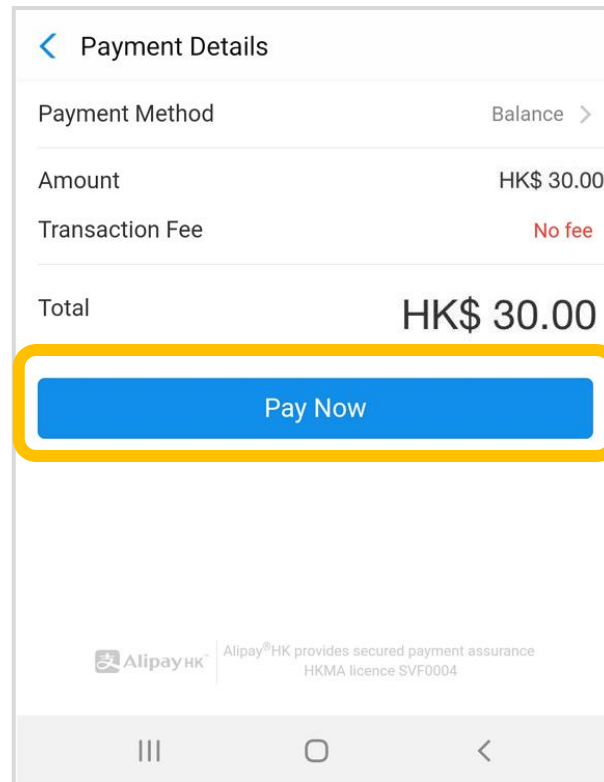

## 4. Confirm

Click "OK" or "Confirm" to submit reply slip.

## 5. Pay with AlipayHK App

eClass Parent App  
will open AlipayHK  
App.  
Click “Pay Now” to  
make a payment.

(AlipayHK App will  
show the total  
amount of the  
payment.)