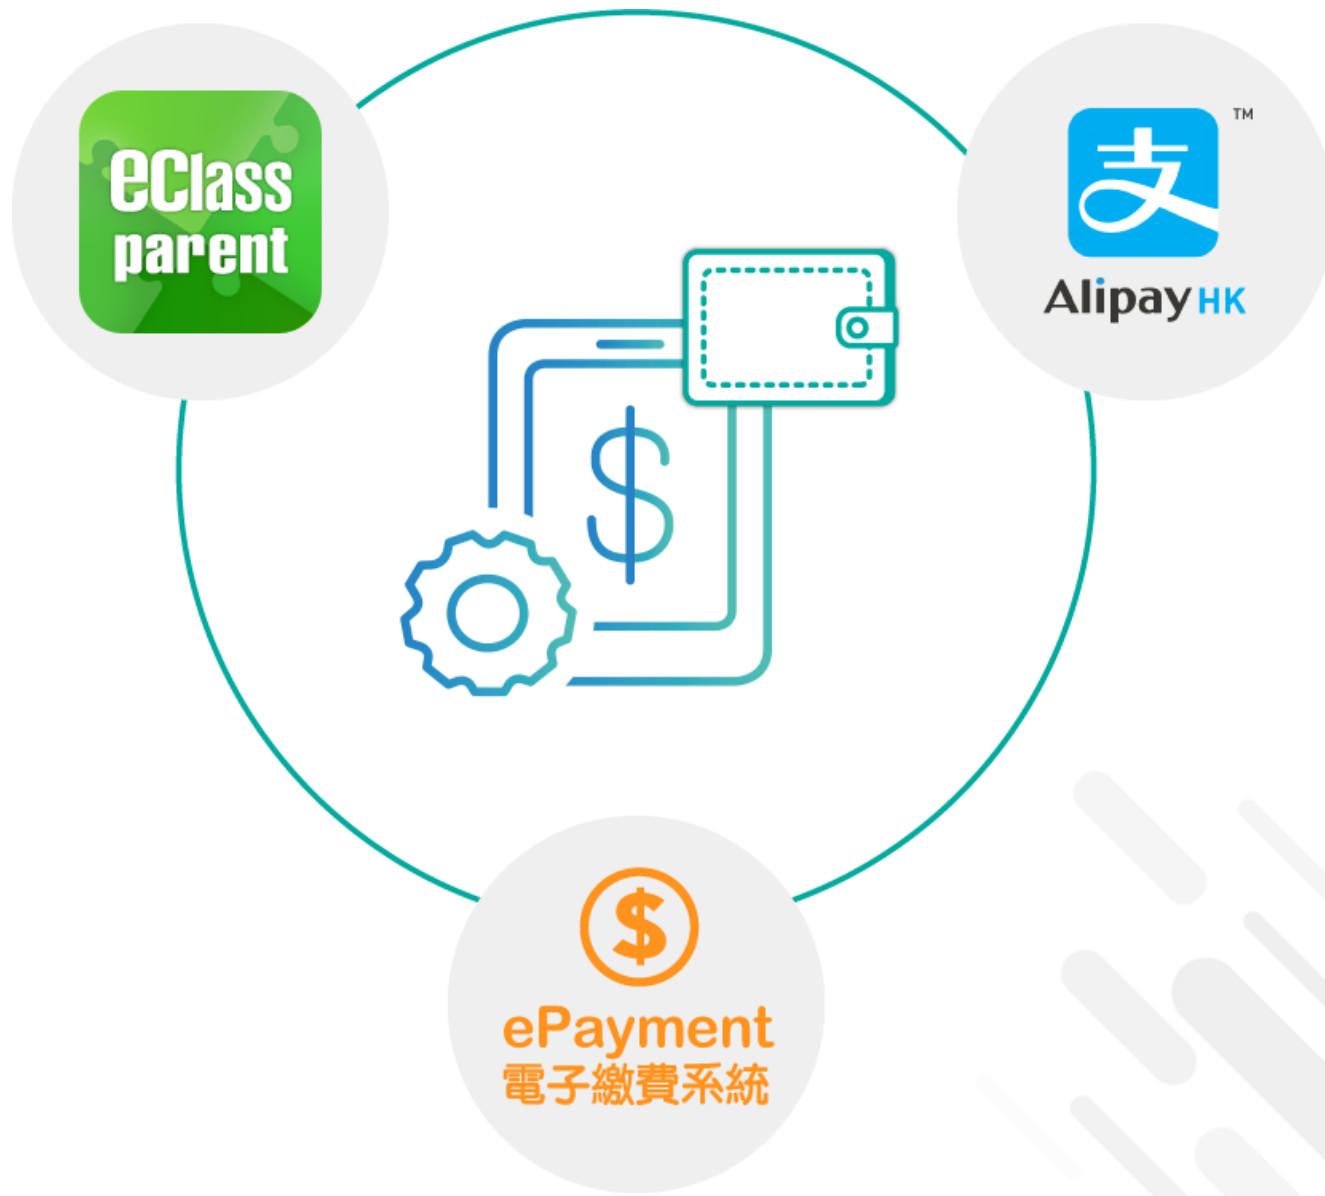

# ePayment Flow

- A positive balance in your AlipayHK App account for making payments
- NO partial payment
- Payment Notice can only be signed with eClass Parent App
- Payment Notice can only be signed ONCE
- Signed Payment Notice cannot be changed

# Prerequisite of using eWallet