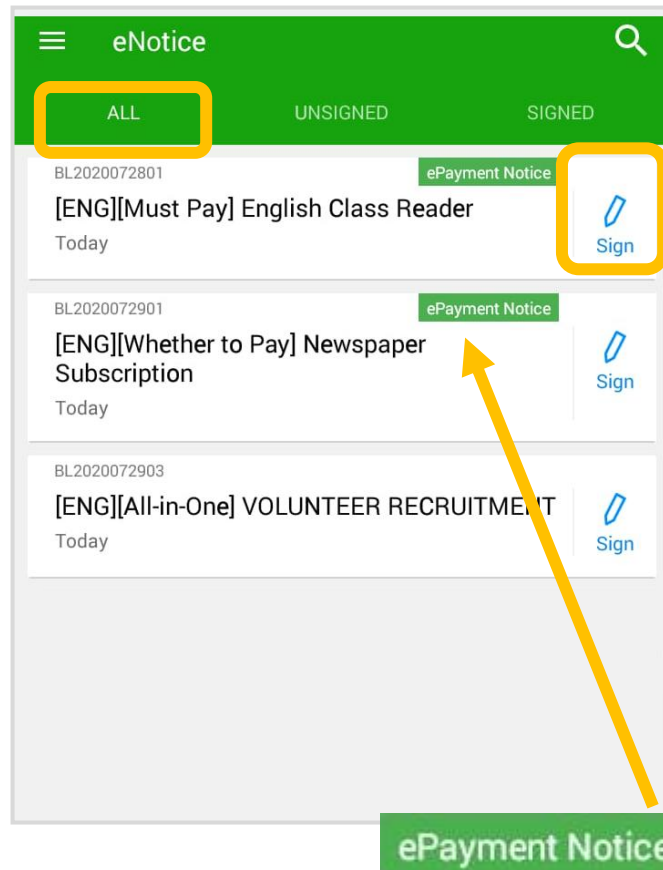

# Sign Payment Notice Sign with eClass Parent App

## Push Message

Push Message  
(Users may check  
back previous  
messages)

Click "View Details"  
to check the notice.

1. Select  
"eNotice."

## 2. Check Payment Notice.