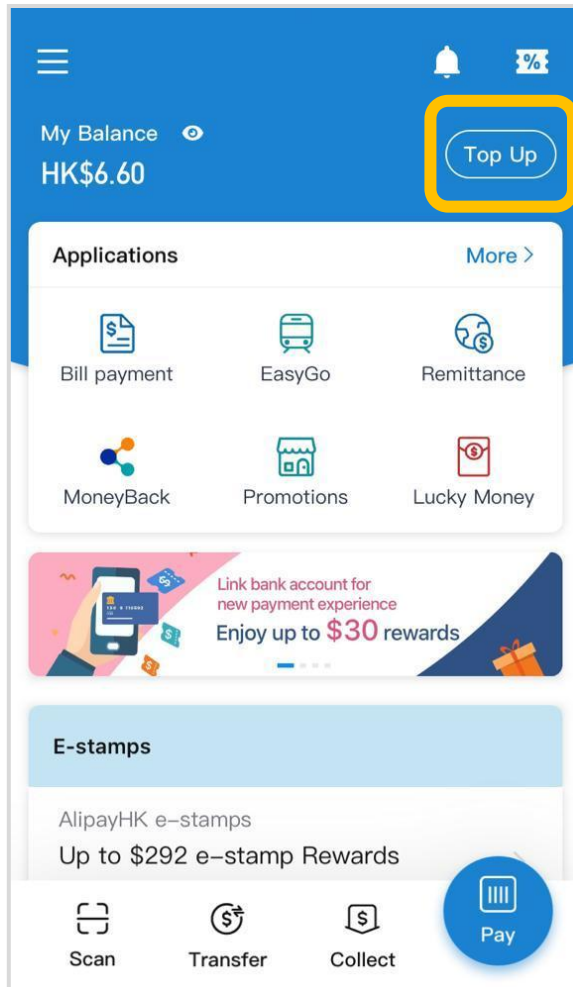

> Alipay HK APP – Top up