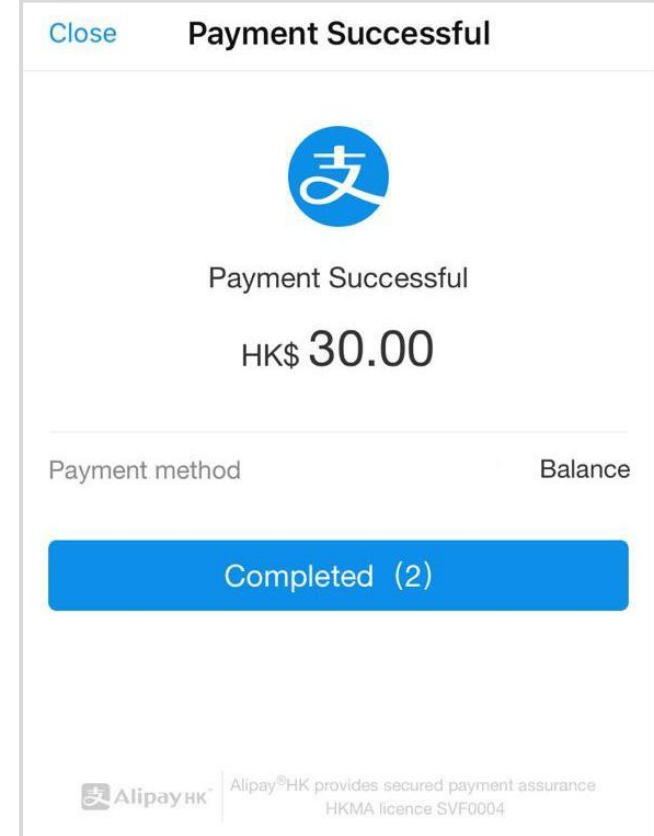

## 5. Pay with AlipayHK App

eClass Parent App  
will open AlipayHK  
App.  
Click “Pay Now” to  
make a payment.

(AlipayHK App will  
show the total  
amount of the  
payment.)

## 6. Enter payment password

AlipayHK App requires user to enter a 6-digit payment password.

## 7. Payment Successful

Payment successful, users may check the paid amount.

Users will be directed back to eClass Parent App after the count down.

## 8. Check signed payment notice

Users can check the signed payment notice on eClass Parent App.