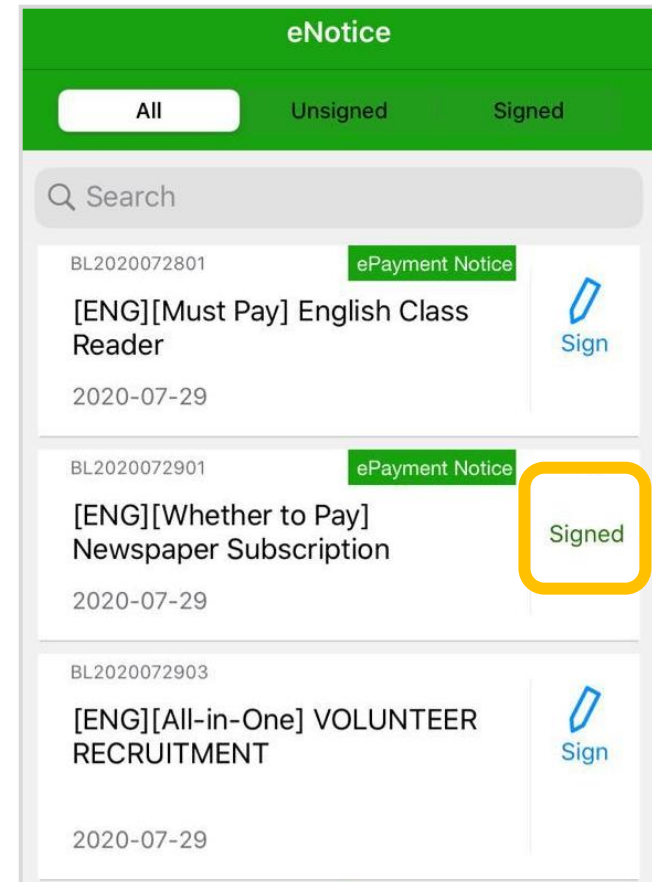

## 6. Enter payment password

AlipayHK App requires user to enter a 6-digit payment password.

## 7. Payment Successful

Payment successful, users may check the paid amount.

Users will be directed back to eClass Parent App after the count down.

## 8. Check signed payment notice

Users can check the signed payment notice on eClass Parent App.

## 9. Check paid item

Users may check all the payment items in "ePayment" .