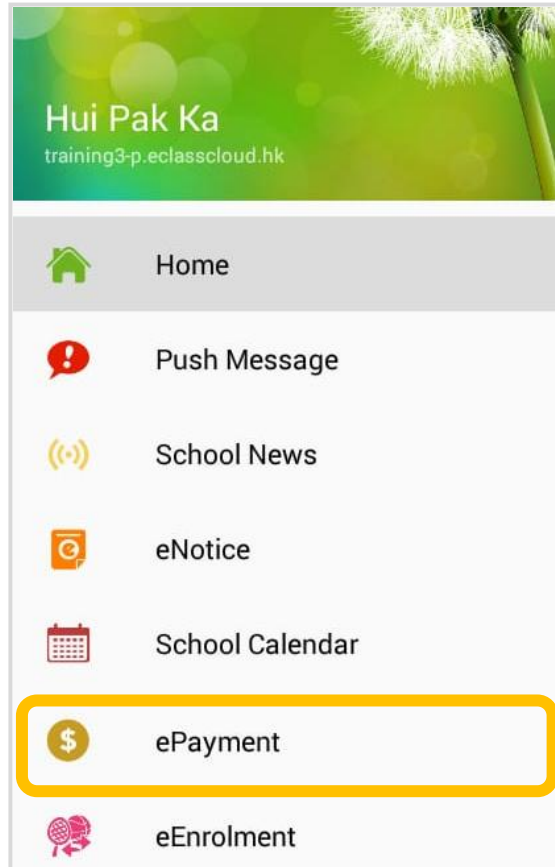

## 9. Check paid item

Users may check all the payment items in "ePayment" .

## 10. Check transactions

Pay directly in ePayment  
on eClass Parent App  
(Not by Payment Notice)

# Pay directly in ePayment on eClass Parent App (Not by Payment Notice)

- > Parents will pay in ePayment on eClass Parent App
- > eClass Parent App and AlipayHK App

# Pay directly in ePayment on eClass Parent App (Not by Payment Notice)

1. Go to "ePayment" .