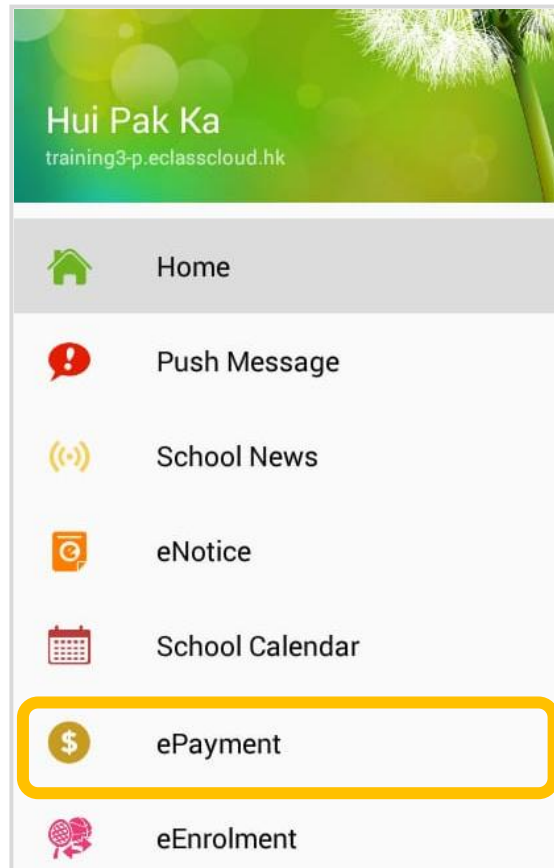

## 7. Payment Successful

Payment successful, users may check the paid amount.

Users will be directed back to eClass Parent App after the count down.

## 8. Check signed payment notice

Users can check the signed payment notice on eClass Parent App.

## 9. Check paid item

Users may check all the payment items in "ePayment" .