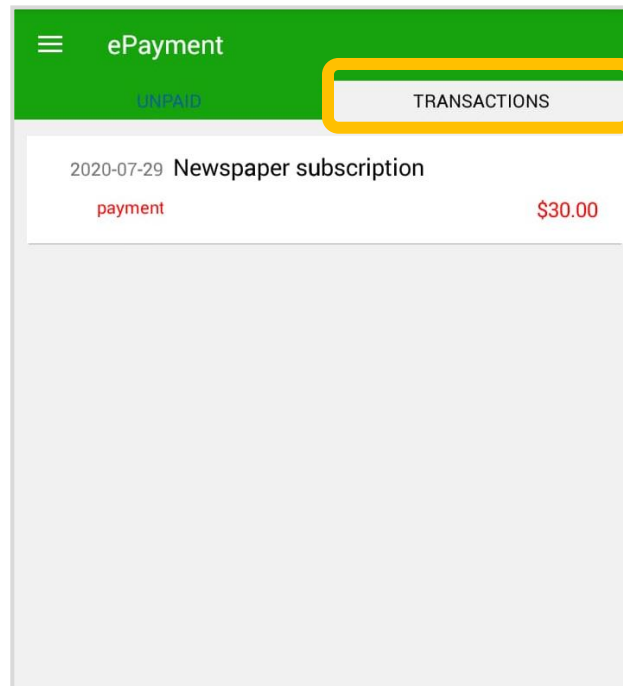

## 8. Check signed payment notice

Users can check the signed payment notice on eClass Parent App.

## 9. Check paid item

Users may check all the payment items in "ePayment" .

## 10. Check transactions

Pay directly in ePayment  
on eClass Parent App  
(Not by Payment Notice)