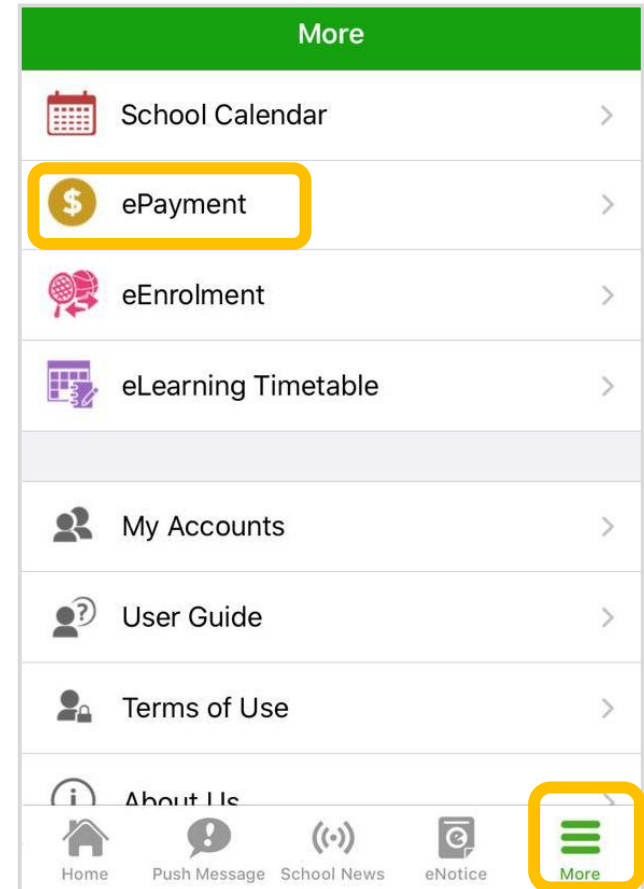

## 7. Payment Successful

Payment successful, users may check the paid amount.

Users will be directed back to eClass Parent App after the count down.

## 8. Check signed payment notice

Users can check the signed payment notice on eClass Parent App.

## 9. Check paid item

Users may check all the payment items in "ePayment" .

## 10. Check transactions

Pay directly in ePayment  
on eClass Parent App  
(Not by Payment Notice)