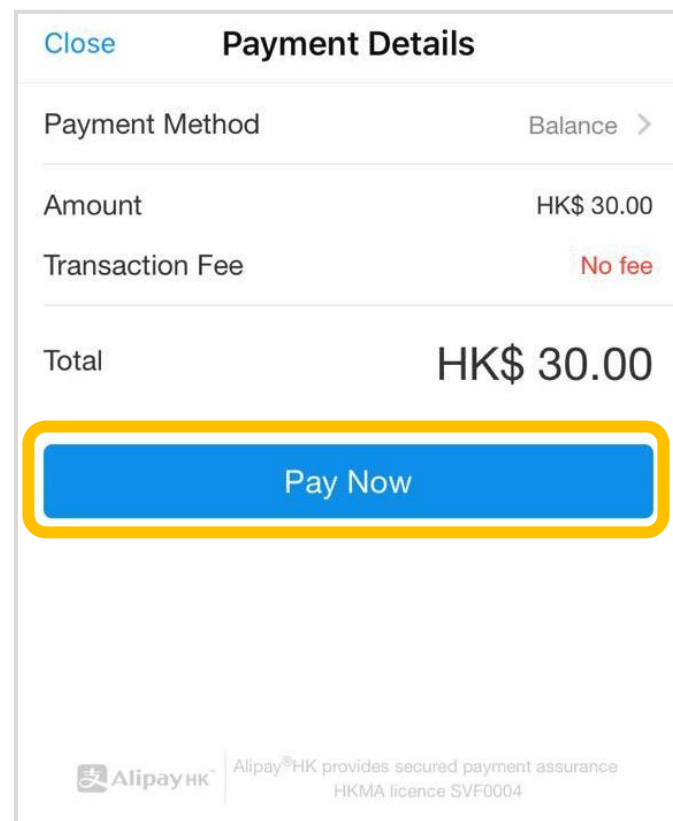

Pay directly in ePayment on eClass Parent App (Not by Payment Notice)

3. Confirm payment

eClass Parent App will open AlipayHK App. Click "Pay Now" to make a payment.